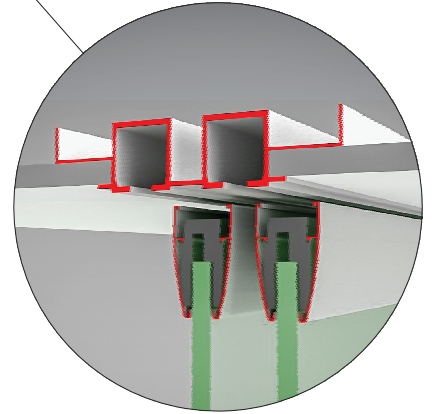

# INTERNAL SLIDING DOORS-FRAMELESS GLASS PARTITION

## DOUBLE GLASS DOOR FLUSH SET TOP TRACK

- A - DOOR WIDTH.
- B - OVERALL FRAME SIZE.
- C - DISTANCE FROM FINISHED FLOOR TO UNDERSIDE OF TRACK.
- D - DISTANCE FROM FINISHED FLOOR TO UNDERSIDE OF SUPPORT BEAM.
- E - DOOR OVERLAP.
- F - CLEAR OPENING WIDTH.